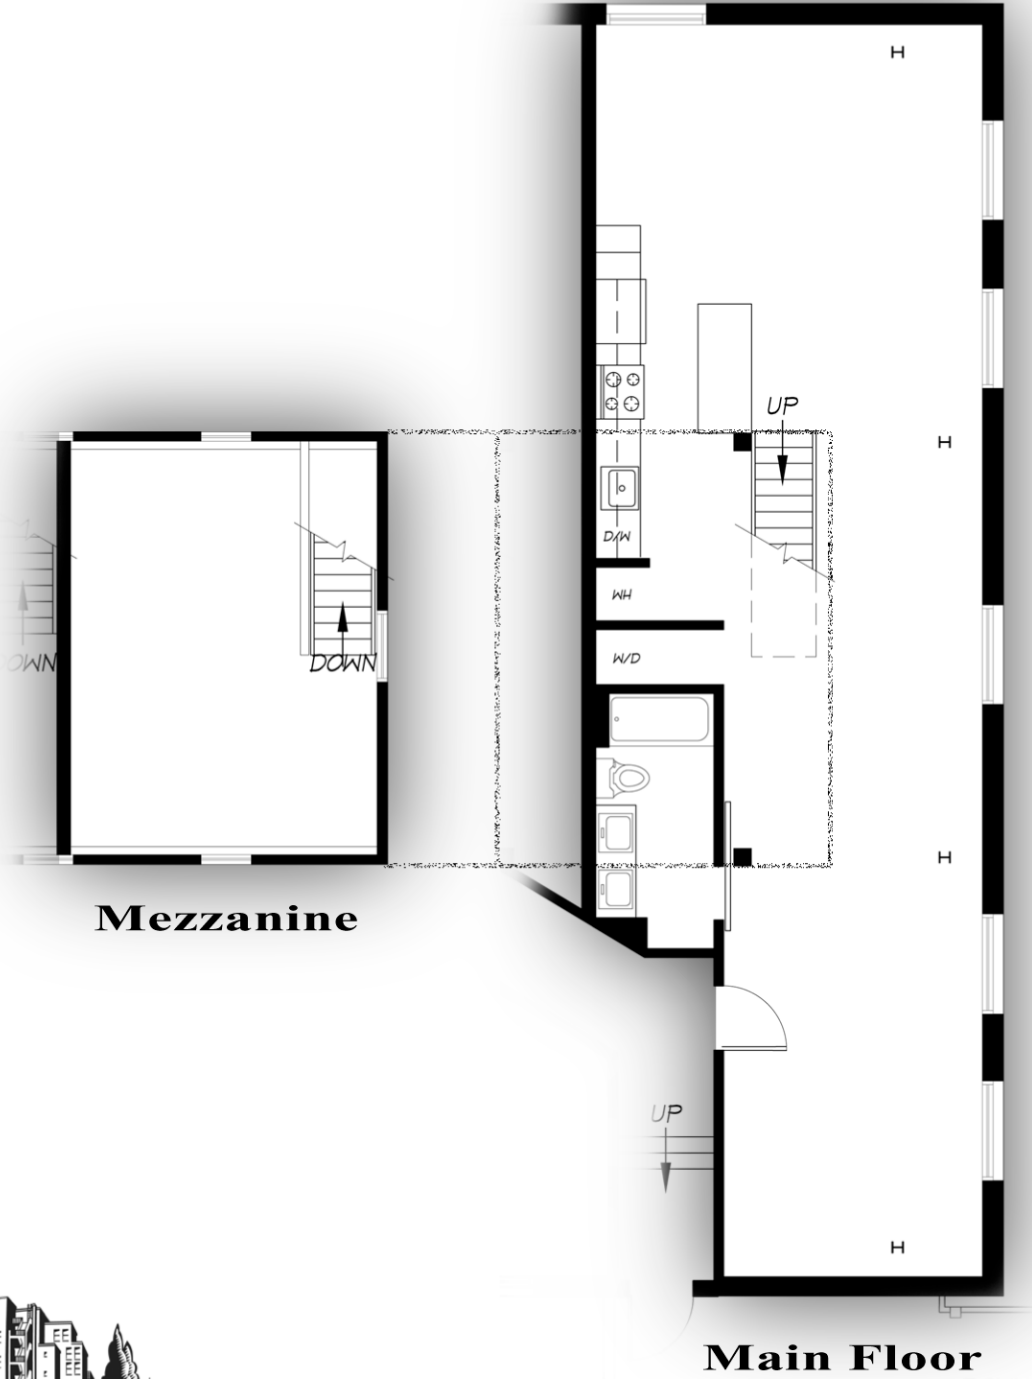

To Downtown

Mezzanine

Main Floor

To Museum of Glass

ALBERS MILL

Lofts

To Thea Foss Waterway

Unit 505